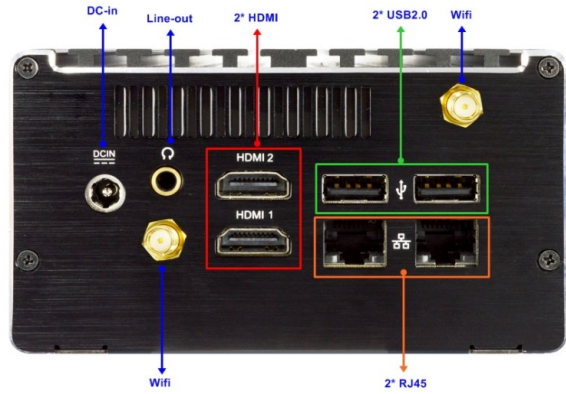

Rear

Accessories Included:

- WALL + VESA + DIN Rail Combo Mount Kit
- Power Adapter 12V @40W + Power Cable
- Dual Band WiFi Antenna
- Screw pack

Compatible OS:

MS WINDOWS (64bit)

- Windows 10
- **Windows 10 Enterprise LTSC (IoT)**
- Windows 11
- Windows 11 Enterprise LTSC (IoT)

LINUX *

- CentOS 8
- Debian 10
- Fedora 34
- Ubuntu 20.04 LTS
- pfSense 2.4.4

* Linux distributions tested with the IPC.

Order Code:

B04 - 12C - CUBO - N2930 - R08 - SSDXXX

STORAGE	SSD (2,5")	M2D/SSD128
	MSD (mSATA)	M2D/SSD256
	M2D (M.2)	Other on Request

SARC ITALIA SRL

Strada Albareto, 503 - 41122 Modena - ITALY
Tel. +39 059 8751076 Fax. +39 059 8751025

Website: www.sarcitalia.it

Email: info@sarcitalia.it