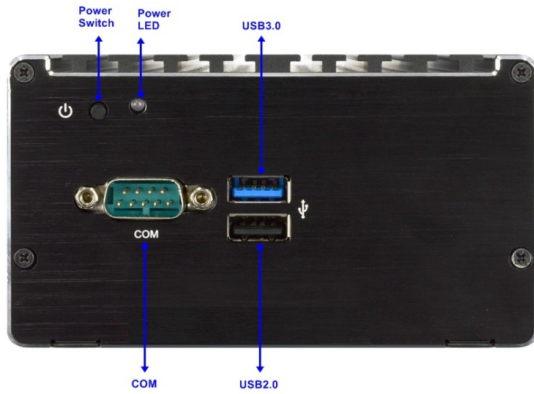

Front

Accessories Included:

- WALL + VESA + DIN Rail Combo Mount Kit
- Power Adapter 12V @40W + Power Cable
- Dual Band WiFi Antenna
- Screw pack

Compatible OS:

MS WINDOWS (64bit)

- Windows 10
- **Windows 10 Enterprise LTSC (IoT)**
- Windows 11
- Windows 11 Enterprise LTSC (IoT)

LINUX *

- CentOS 8
- Debian 10
- Fedora 34
- Ubuntu 20.04 LTS
- pfSense 2.4.4

* Linux distributions tested with the IPC.

Order Code:

B04 - 12C - CUBO - N2930 - R08 - SSDXXX

STORAGE	SSD (2,5")	M2D/SSD128
	MSD (mSATA)	M2D/SSD256
	M2D (M.2)	Other on Request

SARC ITALIA SRL

Strada Albareto, 503 - 41122 Modena - ITALY
Tel. +39 059 8751076 Fax. +39 059 8751025

Website: www.sarcitalia.it

Email: info@sarcitalia.it