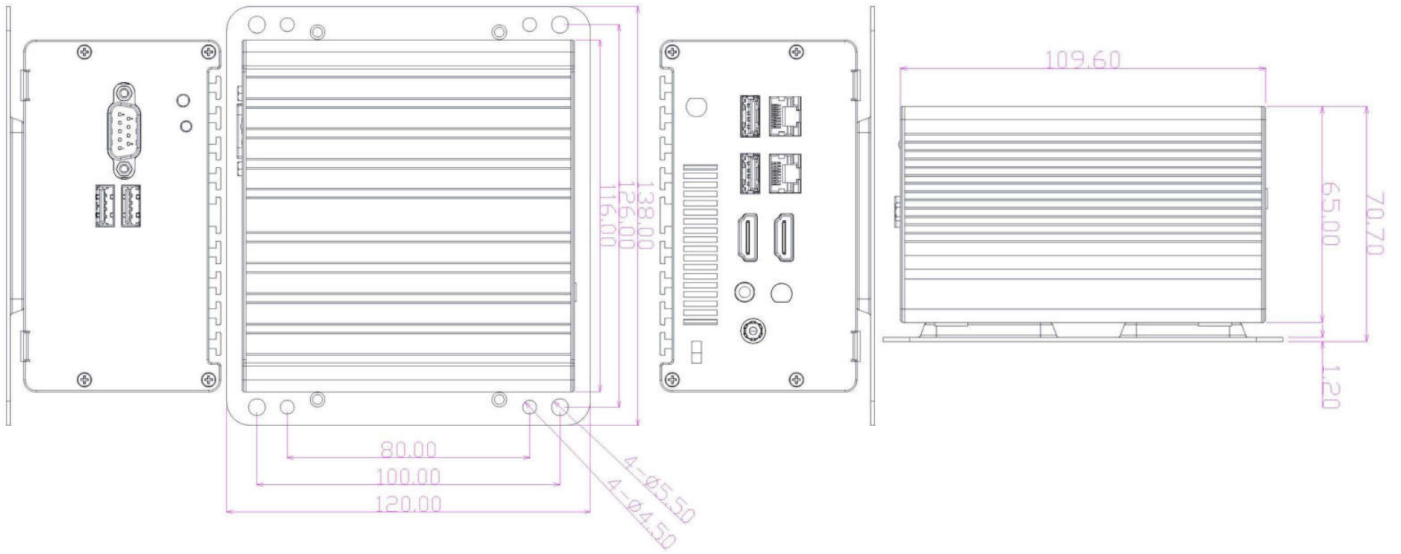

Rear

Accessories Included:

- WALL + VESA + DIN Rail Combo Mount Kit
- Power Adapter 12V @40W + Power Cable
- Dual Band WiFi Antenna
- Screw pack

Compatible OS:

MS WINDOWS (64bit)

- Windows 10
- **Windows 10 Enterprise LTSC (IoT)**
- Windows 11
- Windows 11 Enterprise LTSC (IoT)

LINUX *

- CentOS 8
- Debian 10
- Fedora 34
- Ubuntu 20.04 LTS
- pfSense 2.4.4

* Linux distributions tested with the IPC.

Order Code:

B04 - 12C - CUBO - N2930 - R08 - SSDXXX

STORAGE	SSD (2,5")	M2D/SSD128
	MSD (mSATA)	M2D/SSD256
	M2D (M.2)	Other on Request

SARC ITALIA SRL

Strada Albareto, 503 - 41122 Modena - ITALY
Tel. +39 059 8751076 Fax. +39 059 8751025

Website: www.sarcitalia.it

Email: info@sarcitalia.it